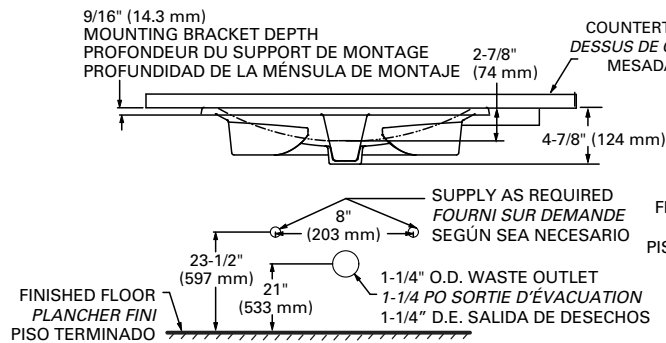

**UNDER COUNTER
SOUS LE COMPTOIR
DEBAJO DE LA MESADA**