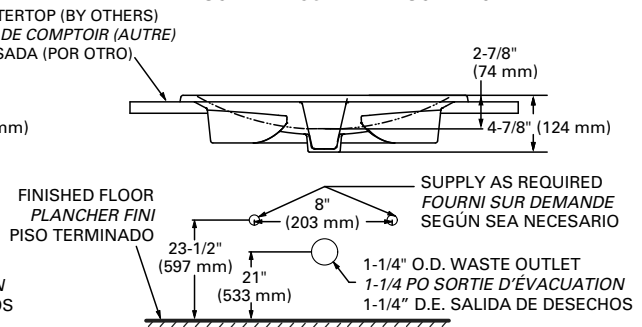

39673000

ESSENCE

DROP-IN/ UNDER COUNTER LAVATORY

TECHNICAL DATA:

DIMENSIONS:

NOMINAL DIMENSIONS

17" x 4-7/8" x 24-7/8"

(431 x 124 x 631 mm)

IMPORTANT:

Dimensions of fixtures are nominal and may vary within the range of tolerance established by ANSI Standard A112.19.2. These measurements are subject to change or cancellation. No responsibility is assumed for use of superseded or voided pages.