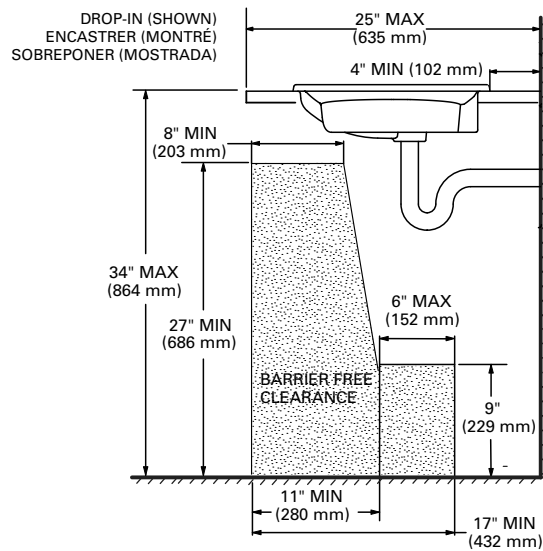

39673000

ESSENCE

DROP-IN/ UNDER COUNTER LAVATORY

TECHNICAL DATA:

DIMENSIONS:

NOMINAL DIMENSIONS

17" x 4-7/8" x 24-7/8"

(431 x 124 x 631 mm)

**UNDER COUNTER
SOUS LE COMPTOIR
DEBAJO DE LA MESADA**

**SUGGESTED ADA INSTALLATION
SUGGESTIONS D'INSTALLATION DE L'ADA
INSTALACIONES SUGERIDAS POR ADA**

**ABOVE COUNTER / DROP-IN
AU DESSUS DU COMPTOIR / ENCASTRER
SOBRE LA CUBIERTA / SOBREPONER**

IMPORTANT:

Dimensions of fixtures are nominal and may vary within the range of tolerance established by ANSI Standard A112.19.2. These measurements are subject to change or cancellation. No responsibility is assumed for use of superseded or voided pages.