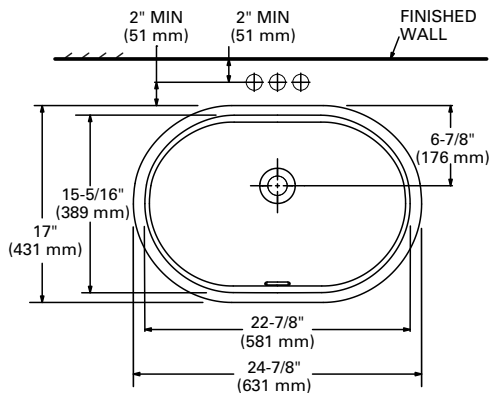

39673000

ESSENCE

DROP-IN/ UNDER COUNTER LAVATORY

TECHNICAL DATA:

DIMENSIONS:

NOMINAL DIMENSIONS

17" x 4-7/8" x 24-7/8"

(431 x 124 x 631 mm)

IMPORTANT:

Dimensions of fixtures are nominal and may vary within the range of tolerance established by ANSI Standard A112.19.2. These measurements are subject to change or cancellation. No responsibility is assumed for use of superseded or voided pages.